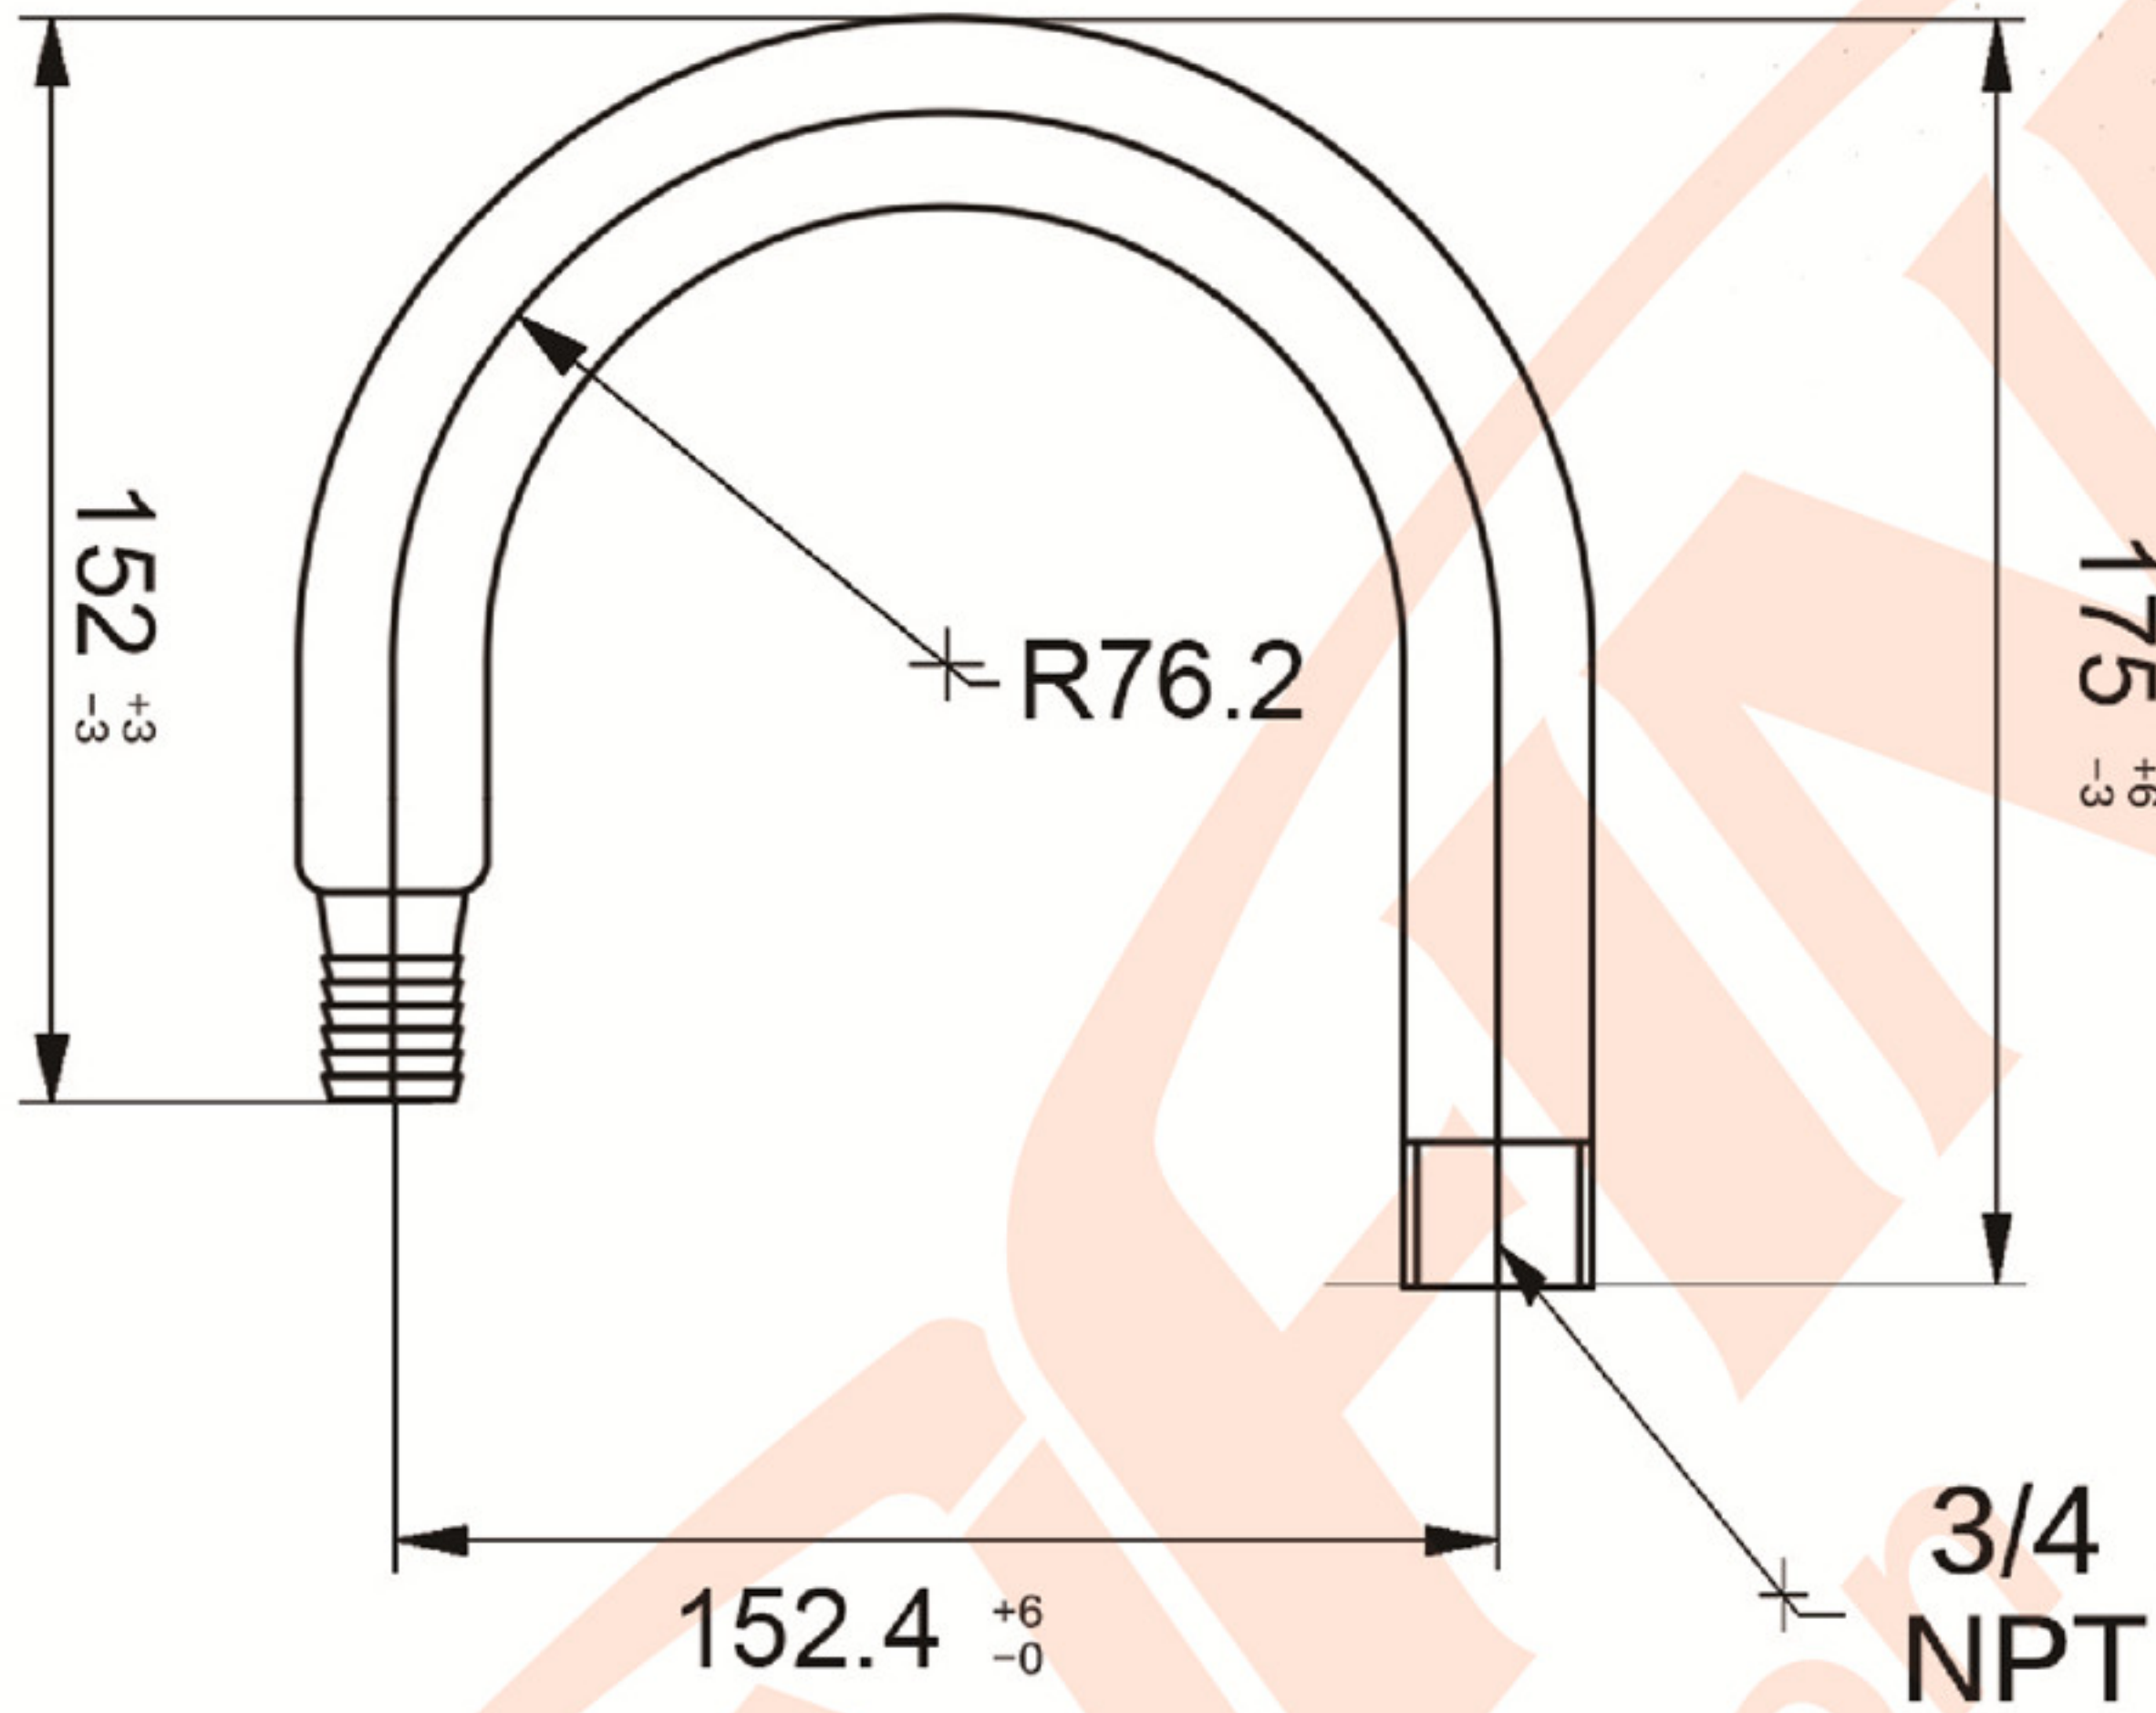

Goosenecks

Item							
Description	Male-Male 3/4" STD Pipe	Male-Hose barb 3/4"	Male-Female 3/4" STD Pipe	Male-Male 3/4"x90° STD Pipe	Male-Female 3/4" x 90° STD Pipe	9" GAL T/L Print, Male	
Weight/PC (KG)	0.61	0.63	0.70	0.615	0.615	0.80	
Qty/Carton (PCS)	25	25	25	20	20	20	
Qty/Pallet (PCS)	25x 48=1,200	25x 48=1,200	25x 48=1,200	20x60=1,200	20x60=1,200	20x60=1,200	
Size/Pallet (mm)	1,000x1,000 x1,200	1,000x1,000 x1,200	1,100x1,100 x1,200	1,000x1,000 x1,200	1,000x1,000 x1,200	1,000x1,000 x1,200	
Weight/Pallet (KG)	N. W.	732	756	840	738	738	960
	G. W.	782	806	890	788	788	1,010